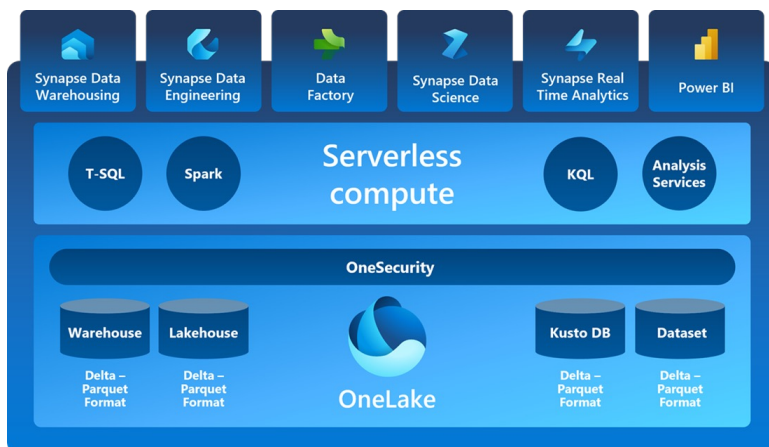

## ADVANCED INTEGRATION

Seamless integration across various systems and applications, facilitating smoother workflows and interoperability.

## ROBUST SECURITY

Strong emphasis on security, providing comprehensive protection to safeguard data and infrastructure against evolving cyber threats.

## MICROSOFT FABRIC

Microsoft Fabric is a sophisticated enterprise platform that excels in seamlessly integrating diverse systems and applications, bolstered by robust security protocols to protect against evolving cyber threats, and offers dynamic scalability, enabling businesses to efficiently adapt to fluctuating market demands and operational needs, making it an ideal solution for organizations seeking to optimize their technological infrastructure with advanced, flexible, and secure IT capabilities.