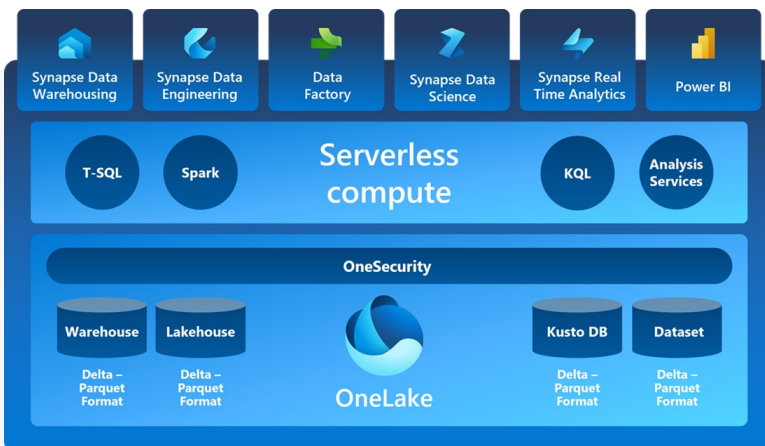

MICROSOFT FABRIC

Microsoft Fabric offers a robust platform for enterprises looking to enhance their technological infrastructure. This platform excels in its advanced integration capabilities, robust security measures, and dynamic scalability options. Key features include high-performance computing environments, efficient data management systems, and flexible cloud integration, making it an essential tool for modern enterprises.

Seamless integration across various systems and applications, facilitating smoother workflows and interoperability.

Robust Security

Strong emphasis on security, providing comprehensive protection to safeguard data and infrastructure against evolving cyber threats.

Dynamic Scalability

Designed for flexibility, allowing businesses to scale with ease, ensuring they can adapt quickly to changing market demands.

MICROSOFT FABRIC

Microsoft Fabric is a sophisticated enterprise platform that excels in seamlessly integrating diverse systems and applications, bolstered by robust security protocols to protect against evolving cyber threats, and offers dynamic scalability, enabling businesses to efficiently adapt to fluctuating market demands and operational needs, making it an ideal solution for organizations seeking to optimize their technological infrastructure with advanced, flexible, and secure IT capabilities.